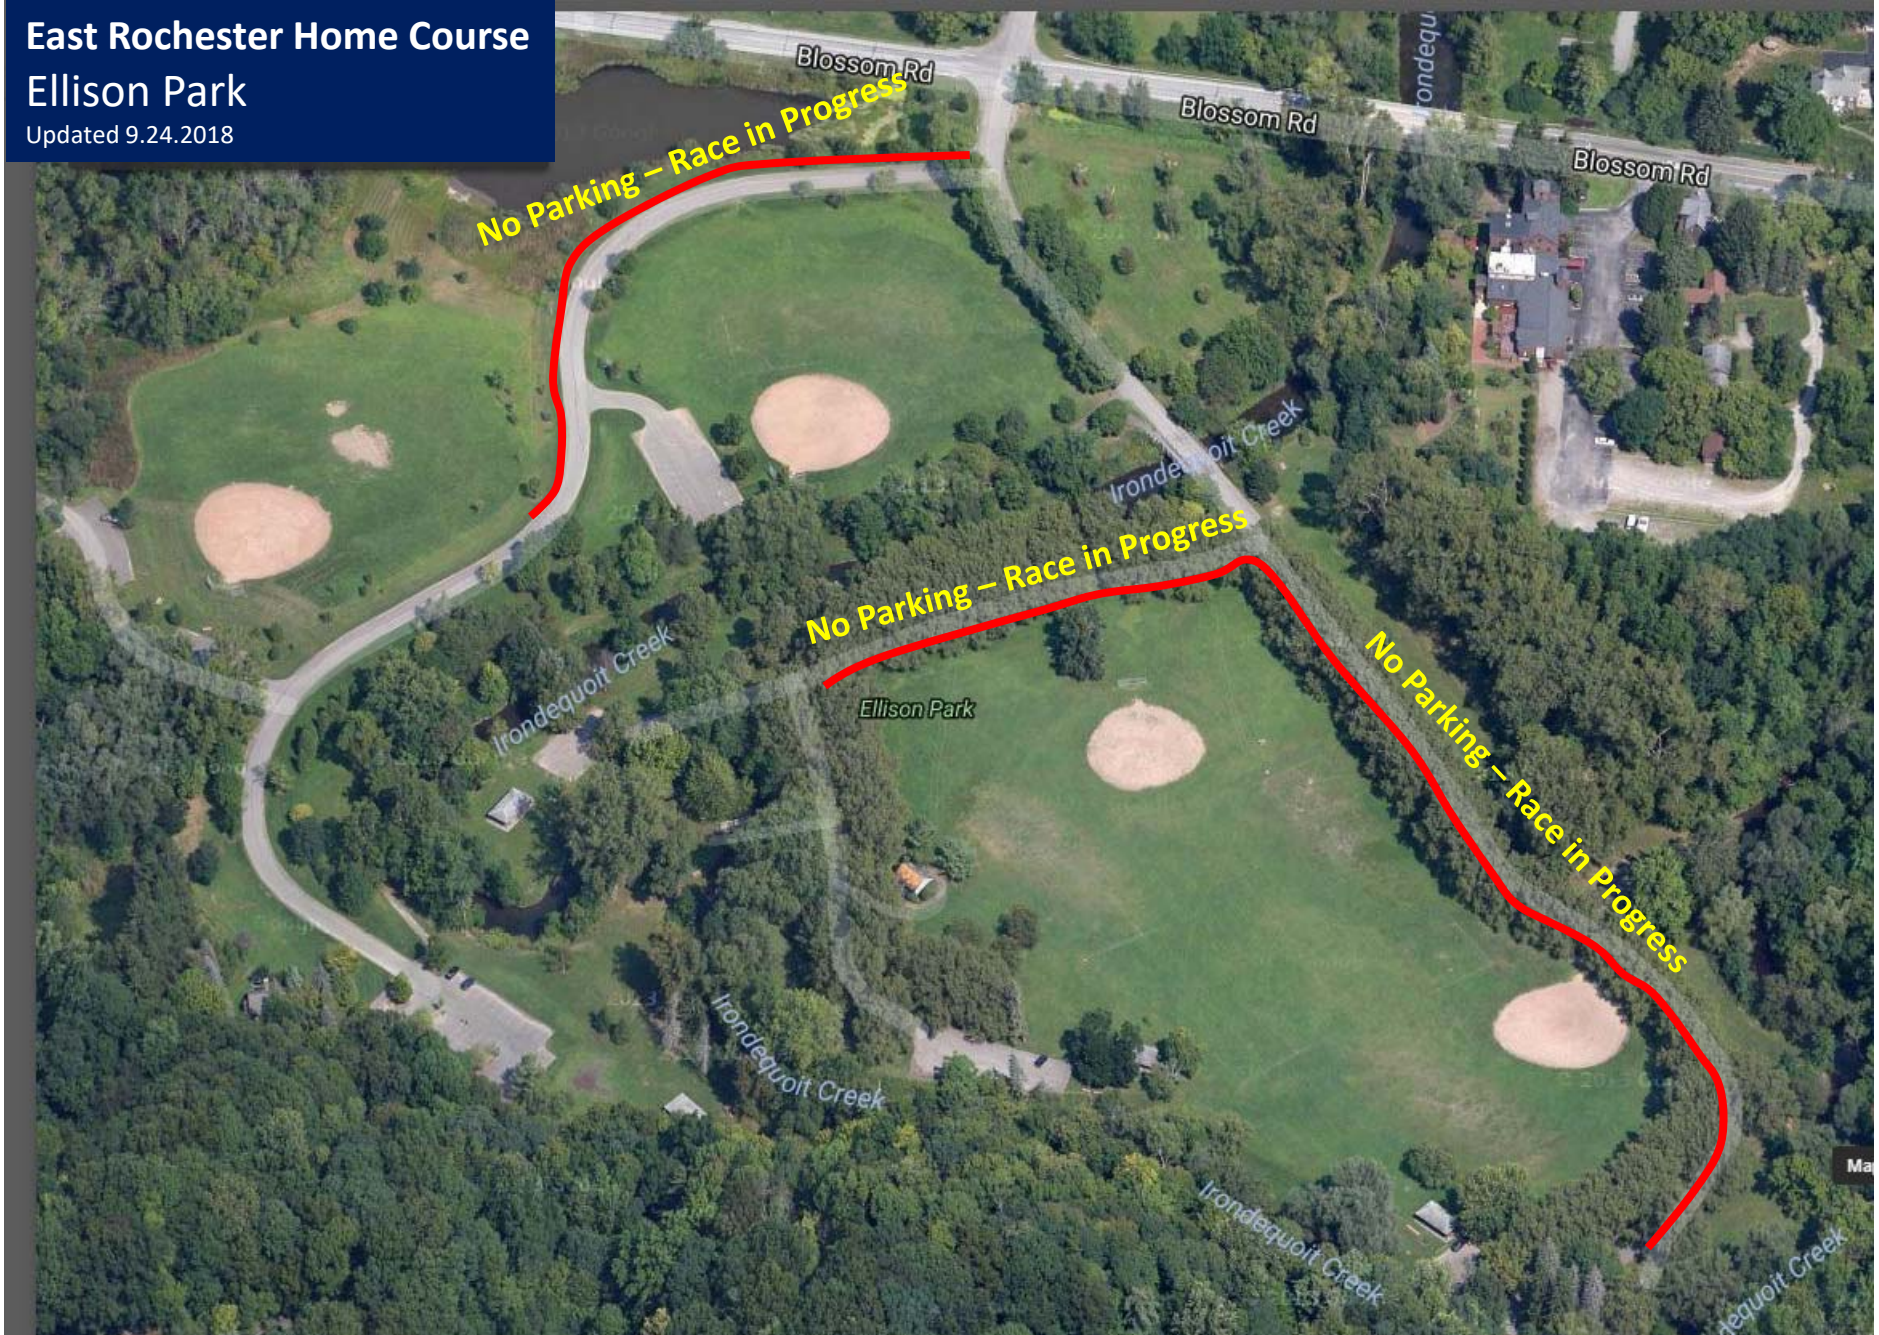

**East Rochester Home Course**  
**Ellison Park**  
Updated 9.24.2018

# East Rochester Home Course Ellison Park

Updated 9.24.2018

**East Rochester Home Course  
Ellison Park**

Updated 9.24.2018

## Cross Country Course for East Rochester H.S.

- 5K (3.1 Miles)
- We request “No Parking” on the road sides where the runners will be between the tree line and the road
- ER will provide volunteers to monitor course where it crosses the roads and bridge
- Only spray chalk (not paint), flags and cones will be use to mark course
- 2 loop course
  - 1<sup>st</sup> loop is all YELLOW
  - 2<sup>nd</sup> loop begins with RED and follows YELLOW
  - Finish line is PURPLE
  - Does NOT cross or impede with ball fields
  - Course follows:
    - Tree line between trees and roads
    - Tree line around Irondequoit Creek
    - Contour of the parks perimeter