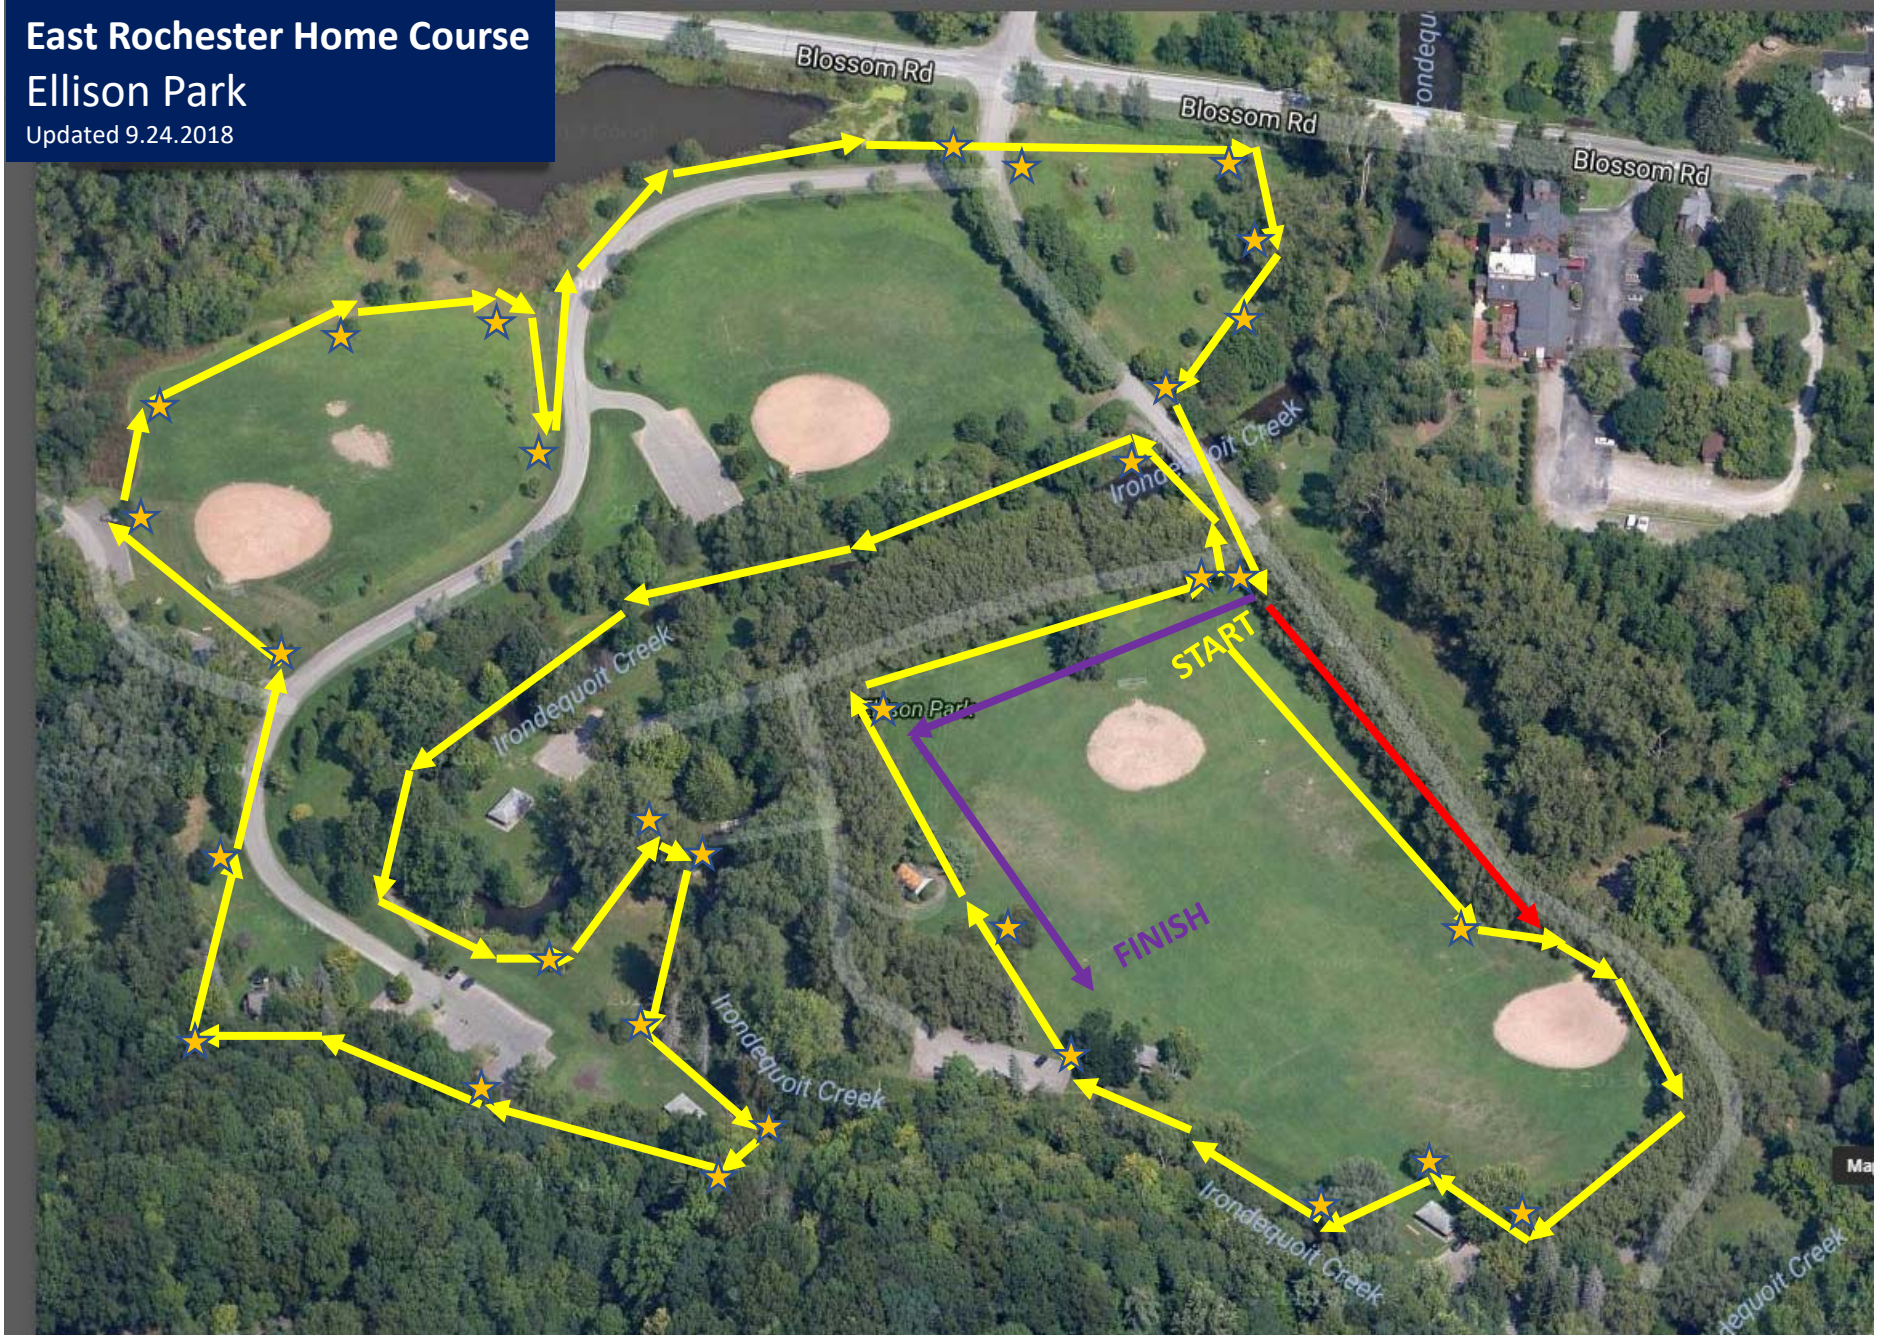

**East Rochester Home Course**  
**Ellison Park**  
Updated 9.24.2018

# East Rochester Home Course Ellison Park

Updated 9.24.2018

**East Rochester Home Course  
Ellison Park**

Updated 9.24.2018

## Cross Country Course for East Rochester H.S.

- 5K (3.1 Miles)
- We request “No Parking” on the road sides where the runners will be between the tree line and the road
- ER will provide volunteers to monitor course where it crosses the roads and bridge
- Only spray chalk (not paint), flags and cones will be use to mark course
- 2 loop course
  - 1<sup>st</sup> loop is all YELLOW
  - 2<sup>nd</sup> loop begins with RED and follows YELLOW
  - Finish line is PURPLE
  - Does NOT cross or impede with ball fields
  - Course follows:
    - Tree line between trees and roads
    - Tree line around Irondequoit Creek
    - Contour of the parks perimeter