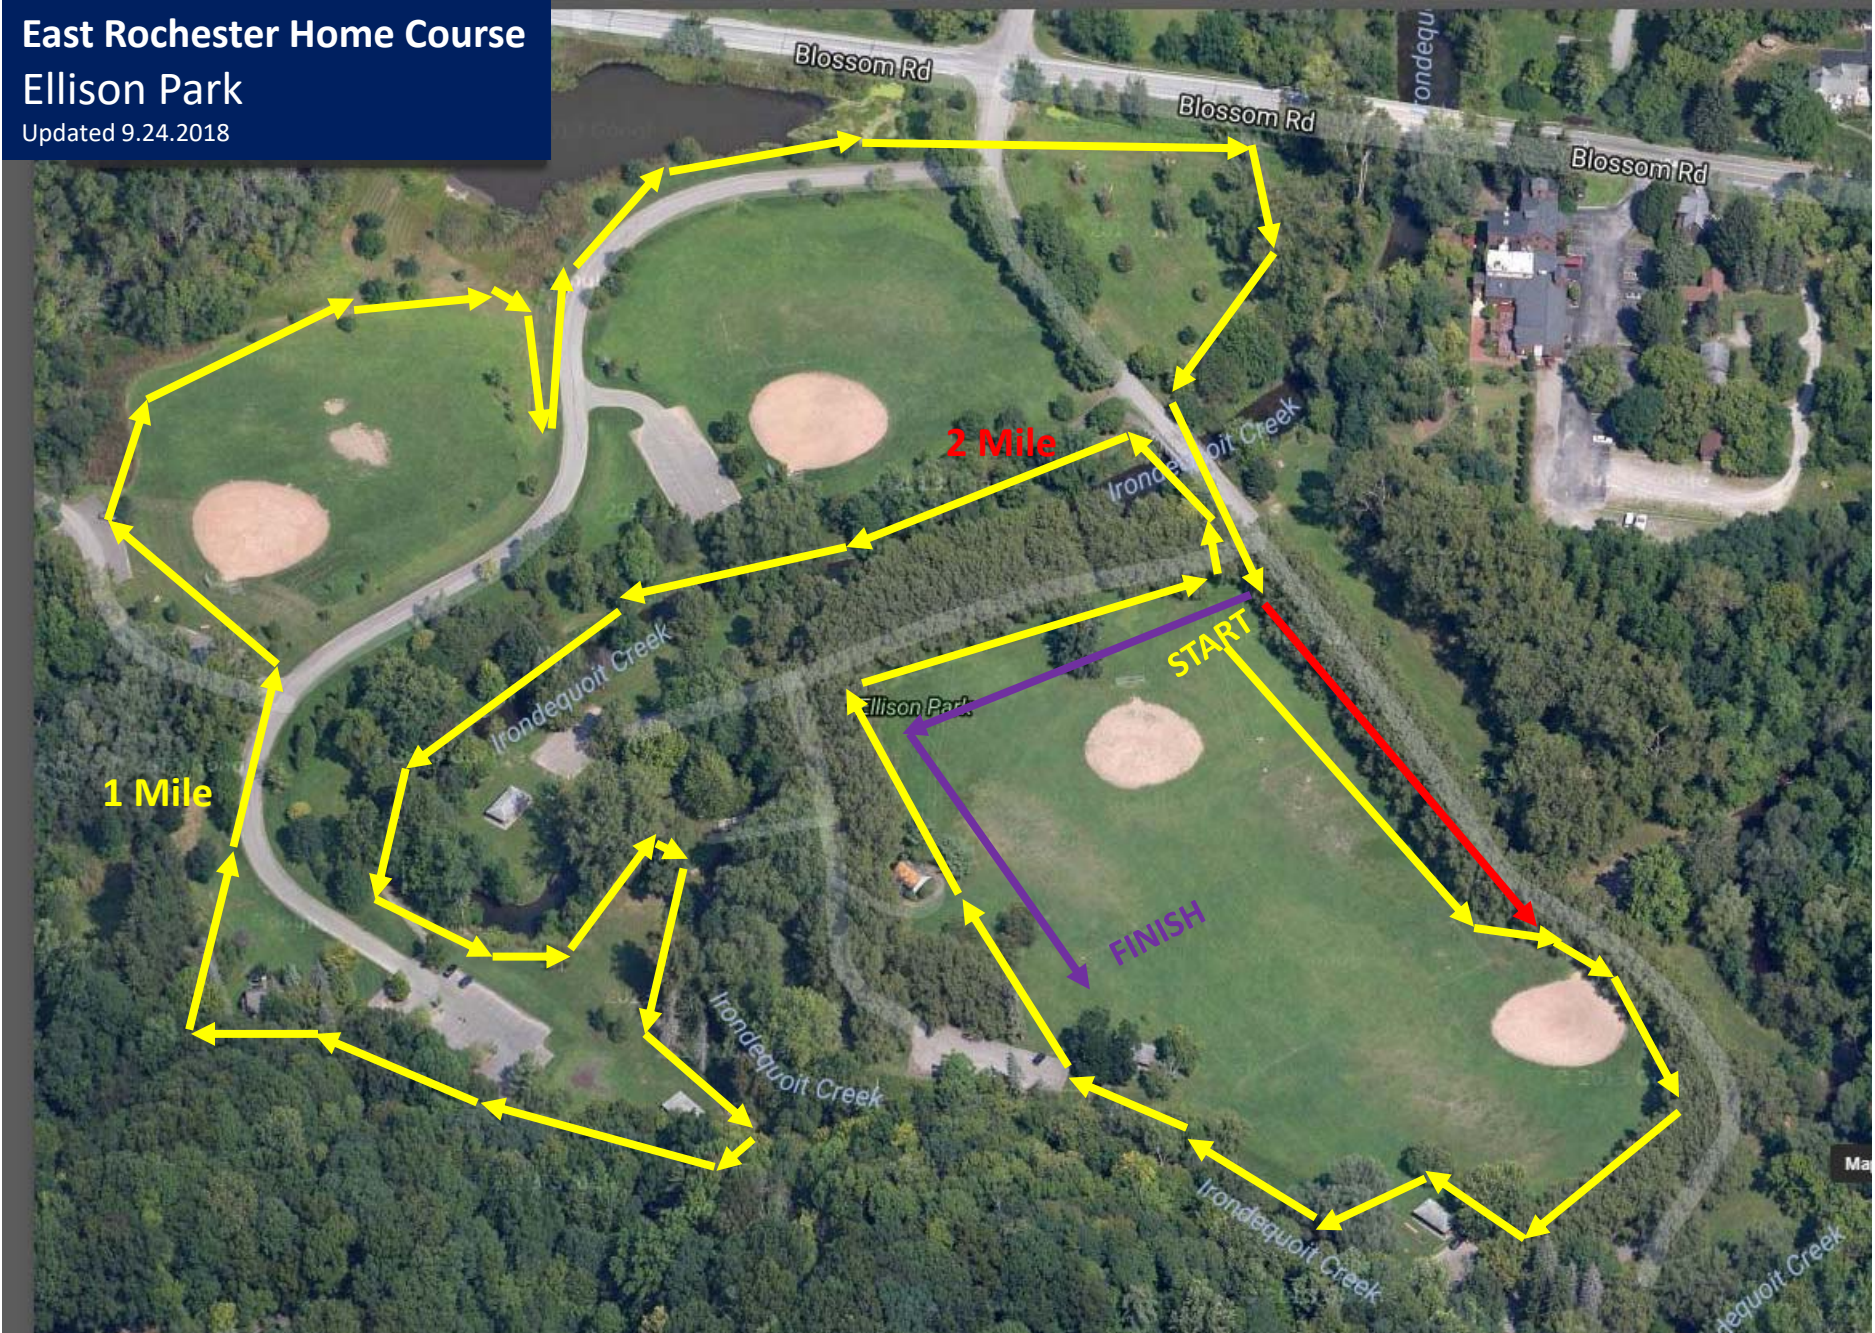

**East Rochester Home Course**  
**Ellison Park**  
Updated 9.24.2018

# East Rochester Home Course Ellison Park

Updated 9.24.2018

**East Rochester Home Course  
Ellison Park**

Updated 9.24.2018

## Cross Country Course for East Rochester H.S.

- 5K (3.1 Miles)
- We request “No Parking” on the road sides where the runners will be between the tree line and the road
- ER will provide volunteers to monitor course where it crosses the roads and bridge
- Only spray chalk (not paint), flags and cones will be use to mark course
- 2 loop course
  - 1<sup>st</sup> loop is all YELLOW
  - 2<sup>nd</sup> loop begins with RED and follows YELLOW
  - Finish line is PURPLE
  - Does NOT cross or impede with ball fields
  - Course follows:
    - Tree line between trees and roads
    - Tree line around Irondequoit Creek
    - Contour of the parks perimeter