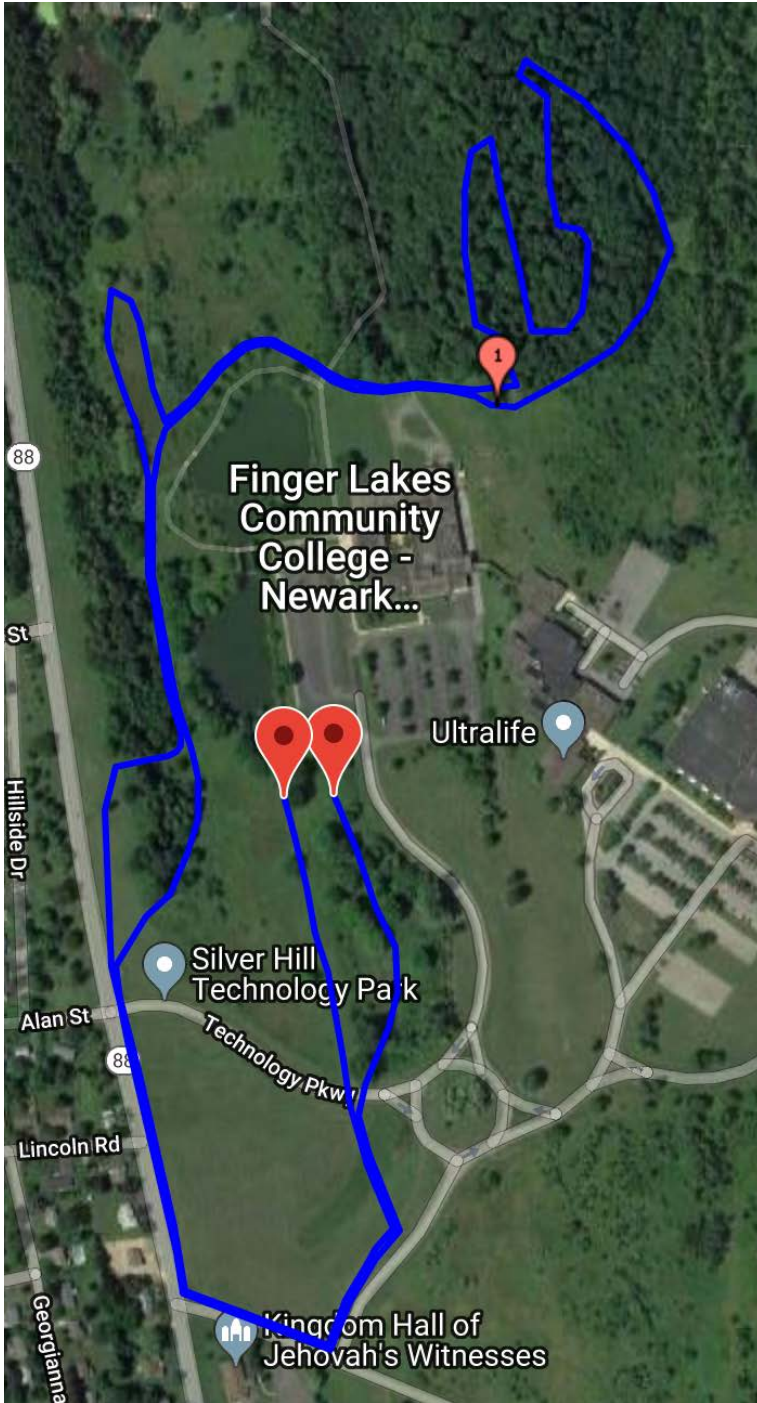

Newark XC – Stuart Park 5K course

Overview of whole course

Elevation Profile

Close up